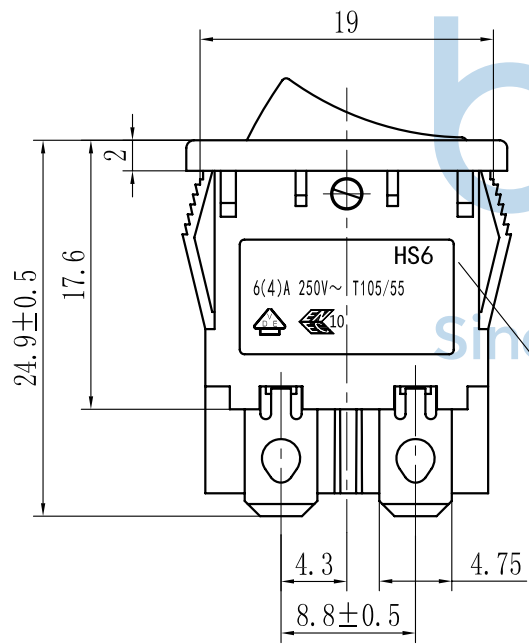

REV.	ECN NO.	CONTENT	DATE	ENGINEER
A0		Initial release	/	TSP

Black

Technical requirements:

- Rating :
 - CQC : 6 (4)A 125/250V~
 - VDE, ENEC : 6 (4)A 250V~
 - UL , cUL : 10(6) A 125/250V~
 - TV-5
- Operating force: 800±400gf
- Contact resistance: ≤50mΩ
- Electrical life: ≥10000 cycles
- Withstand Voltage :Between all terminals: 1500VAC (50-60Hz)1min
Terminals to Button: 3000V AC (50-60Hz)1min
Leakage Current : 20mA
- Insulation Resistance : ≥100MΩ 500V DC
- Environmental temperature: : -25~+125°C
- Materials
 - ①Housing&Cap: PA (Black) UL 94V-0
 - ②Terminal:Copper alloy Ag plated
 - ③Contactor:AgCd012/Cu

Black

PANEL THICKNESS	DIM.X	DIM.Y
0.75~1.25	19.0~19.2	13.0
1.25~2.0	19.3~19.5	13.0
2.0~3.0	19.6~19.8	13.0

THIS DOCUMENT IS THE SOLE PROPERTY OF BBJconn Technology Co.,Ltd. Corporation AND SHOULD NOT BE USED IN WHOLE OR IN PART WITHOUT PRIOR WRITTEN PERMISSION.		深圳市步步精科技有限公司 NAME: 船型开关 HS6-F5-6-04Q100-BB03 四脚直插	
PDWG.NO: 0004-1	DR. TSP	APPD. JM_Zheng CHKD. LYX	PJ. NO.: RS.17.11-22-2002 SIZE: A4 DRW NO.: FINISH: SEE NOTES MAT'L.: SEE NOTES SCALE: N/A REV.: A0 UNIT: mm PAGE: 1/2

REV.	ECN NO	CONTENT	DATE	ENGINEER
A0		Initial release	/	TSP

PE袋规格: 260*185

成品标签

1. 包装要求:

- 1.1 每个PE袋包装300pcs;
- 1.2 每1袋放一小纸盒;
- 1.3 每20个小纸盒放一个纸箱, 共计6000pcs;
- 1.4 纸箱外贴上标签

THIS DOCUMENT IS THE SOLE PROPERTY OF BBJconn Technology Co.,Ltd.		深圳市步步精科技有限公司	
Corporation AND SHOULD NOT BE USED IN WHOLE OR IN PART WITHOUT PRIOR WRITTEN PERMISSION.		NAME: 船型开关 HS6-F5-6-04Q100-BB03 四脚直插	
APPD. JM_Zheng	尺寸公差: .X: ±0.38 .XX: ±0.25 .XXX: ±0.13	NAME: 船型开关 HS6-F5-6-04Q100-BB03 四脚直插	
CHKD. LYX	尺寸公差: .X: ±0.38 .XX: ±0.25 .XXX: ±0.13	PJ. NO.: RS.17.11-22-2002	
DR. TSP	尺寸公差: .X: ±0.38 .XX: ±0.25 .XXX: ±0.13	SIZE: A4	DRW NO.:
PDWG.NO: 0004-1	尺寸公差: .X: ±0.38 .XX: ±0.25 .XXX: ±0.13	FINISH: SEE NOTES	MAT'L.: SEE NOTES
	尺寸公差: .X: ±0.38 .XX: ±0.25 .XXX: ±0.13	SCALE: N/A	REV.: A0 UNIT: mm PAGE: 2/2