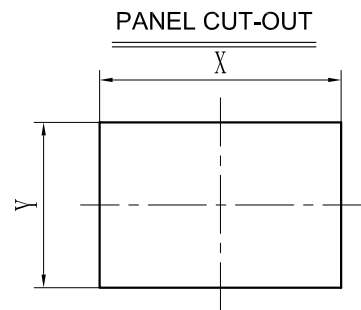

REV.	ECN NO.	CONTENT	DATE	ENGINEER
A0		Initial release	/	TSP

Black

Technical requirements:

- Rating :
 - CQC : 6 (4)A 125/250V~
 - VDE, ENEC : 6 (4)A 250V~
 - UL , cUL : 10(6) A 125/250V~
 - TV-5
- Operating force: 800±400gf
- Contact resistance: ≤50mΩ
- Electrical life: ≥10000 cycles
- Withstand Voltage :Between all terminals: 1500VAC (50-60Hz)1min
Terminals to Button: 3000V AC (50-60Hz)1min
Leakage Current : 20mA
- Insulation Resistance : ≥100MΩ 500V DC
- Environmental temperature: : -25~+125°C
- Materials
 - ①Housing&Cap: PA (Black) UL 94V-0
 - ②Terminal:Copper alloy Ag plated
 - ③Contactor:AgCd012/Cu

Black

PANEL THICKNESS	DIM.X	DIM.Y
0.75~1.25	19.0~19.2	13.0
1.25~2.0	19.3~19.5	13.0
2.0~3.0	19.6~19.8	13.0

THIS DOCUMENT IS THE SOLE PROPERTY OF BBJconn Technology Co.,Ltd. Corporation AND SHOULD NOT BE USED IN WHOLE OR IN PART WITHOUT PRIOR WRITTEN PERMISSION.		深圳市步步精科技有限公司 NAME: 船型开关 HS6-F5-6-04Q100-BB03 四脚直插	
PDWG.NO: 0004-1	DR. TSP	APPD. JM_Zheng CHKD. LYX	PJ. NO.: RS.17.11-22-2002 SIZE: A4 DRW NO.: FINISH: SEE NOTES MAT'L.: SEE NOTES SCALE: N/A REV.: A0 UNIT: mm PAGE: 1/2

REV.	ECN NO	CONTENT	DATE	ENGINEER
A0		Initial release	/	TSP

PE袋规格: 260*185

成品标签

1. 包装要求:

- 1.1 每个PE袋包装300pcs;
- 1.2 每1袋放一小纸盒;
- 1.3 每20个小纸盒放一个纸箱, 共计6000pcs;
- 1.4 纸箱外贴上标签

THIS DOCUMENT IS THE SOLE PROPERTY OF BBJconn Technology Co.,Ltd.		深圳市步步精科技有限公司	
Corporation AND SHOULD NOT BE USED IN WHOLE OR IN PART WITHOUT PRIOR WRITTEN PERMISSION.		NAME: 船型开关 HS6-F5-6-04Q100-BB03 四脚直插	
APPD. JM_Zheng	尺寸公差: .X: ±0.38 .XX: ±0.25 .XXX: ±0.13	NAME: 船型开关 HS6-F5-6-04Q100-BB03 四脚直插	
CHKD. LYX	尺寸公差: .X: ±0.38 .XX: ±0.25 .XXX: ±0.13	PJ. NO.: RS.17.11-22-2002	
DR. TSP	尺寸公差: .X: ±0.38 .XX: ±0.25 .XXX: ±0.13	SIZE: A4	DRW NO.:
PDWG.NO: 0004-1	尺寸公差: .X: ±0.38 .XX: ±0.25 .XXX: ±0.13	FINISH: SEE NOTES	MAT'L.: SEE NOTES
	尺寸公差: .X: ±0.38 .XX: ±0.25 .XXX: ±0.13	SCALE: N/A	REV.: A0 UNIT: mm PAGE: 2/2