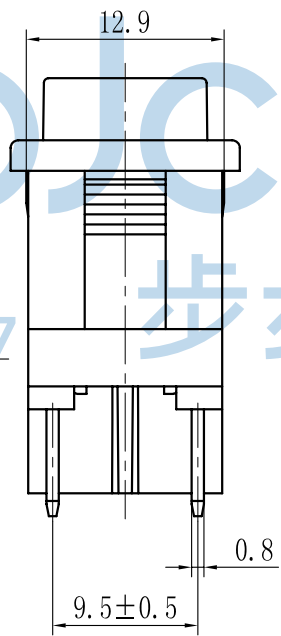

REV.	ECN NO.	CONTENT	DATE	ENGINEER
A0		Initial release	/	TSP

Black

Technical requirements:

- Rating :
 - CQC : 6 (4)A 125/250V~
 - VDE, ENEC : 6 (4)A 250V~
 - UL , cUL : 10(6) A 125/250V~
 - TV-5
- Operating force: 800±400gf
- Contact resistance: ≤50mΩ
- Electrical life: ≥10000 cycles
- Withstand Voltage :Between all terminals: 1500VAC (50-60Hz)1min
Terminals to Button: 3000V AC (50-60Hz)1min
Leakage Current : 20mA
- Insulation Resistance : ≥100MΩ 500V DC
- Environmental temperature: : -25~+125°C
- Materials
 - ①Housing&Cap: PA (Black) UL 94V-0
 - ②Terminal:Copper alloy Ag plated
 - ③Contactor:AgCd012/Cu

Black

PANEL THICKNESS	DIM.X	DIM.Y
0.75~1.25	19.0~19.2	13.0
1.25~2.0	19.3~19.5	13.0
2.0~3.0	19.6~19.8	13.0

THIS DOCUMENT IS THE SOLE PROPERTY OF BBJconn Technology Co.,Ltd. Corporation AND SHOULD NOT BE USED IN WHOLE OR IN PART WITHOUT PRIOR WRITTEN PERMISSION.		深圳市步步精科技有限公司 NAME: 船型开关 HS6-F5-6-04Q100-BB03 四脚直插	
PDWG.NO: 0004-1	DR. TSP	APPD. JM_Zheng CHKD. LYX	PJ. NO.: RS.17.11-22-2002 SIZE: A4 DRW NO.: FINISH: SEE NOTES MAT'L.: SEE NOTES SCALE: N/A REV.: A0 UNIT: mm PAGE: 1/2

REV.	ECN NO	CONTENT	DATE	ENGINEER
A0		Initial release	/	TSP

PE袋规格: 260*185

成品标签

1. 包装要求:

- 1.1 每个PE袋包装300pcs;
- 1.2 每1袋放一小纸盒;
- 1.3 每20个小纸盒放一个纸箱, 共计6000pcs;
- 1.4 纸箱外贴上标签

THIS DOCUMENT IS THE SOLE PROPERTY OF BBJconn Technology Co.,Ltd.		深圳市步步精科技有限公司	
Corporation AND SHOULD NOT BE USED IN WHOLE OR IN PART WITHOUT PRIOR WRITTEN PERMISSION.		NAME: 船型开关 HS6-F5-6-04Q100-BB03 四脚直插	
APPD. JM_Zheng	尺寸公差: .X: ±0.38 .XX: ±0.25 .XXX: ±0.13	NAME: 船型开关 HS6-F5-6-04Q100-BB03 四脚直插	
CHKD. LYX	尺寸公差: .X: ±0.38 .XX: ±0.25 .XXX: ±0.13	PJ. NO.: RS.17.11-22-2002	
DR. TSP	尺寸公差: .X: ±0.38 .XX: ±0.25 .XXX: ±0.13	SIZE: A4	DRW NO.:
PDWG.NO: 0004-1	尺寸公差: .X: ±0.38 .XX: ±0.25 .XXX: ±0.13	FINISH: SEE NOTES	MAT'L.: SEE NOTES
	尺寸公差: .X: ±0.38 .XX: ±0.25 .XXX: ±0.13	SCALE: N/A	REV.: A0 UNIT: mm PAGE: 2/2