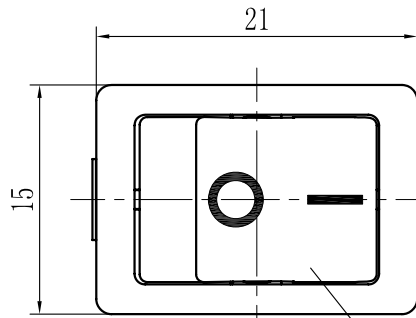

REV.	ECN NO.	CONTENT	DATE	ENGINEER
A0		Initial release	/	TSP

Black

Technical requirements:

- Rating :
 - CQC : 6 (4)A 125/250V~
 - VDE, ENEC : 6 (4)A 250V~
 - UL , cUL : 10(6) A 125/250V~
 - TV-5
- Operating force: 800±400gf
- Contact resistance: ≤50mΩ
- Electrical life: ≥10000 cycles
- Withstand Voltage :Between all terminals: 1500VAC (50-60Hz)1min
Terminals to Button: 3000V AC (50-60Hz)1min
Leakage Current : 20mA
- Insulation Resistance : ≥100MΩ 500V DC
- Environmental temperature: : -25~+125°C
- Materials
 - ①Housing&Cap: PA (Black) UL 94V-0
 - ②Terminal:Copper alloy Ag plated
 - ③Contactor:AgCd012/Cu

Black

PANEL THICKNESS	DIM.X	DIM.Y
0.75~1.25	19.0~19.2	13.0
1.25~2.0	19.3~19.5	13.0
2.0~3.0	19.6~19.8	13.0

THIS DOCUMENT IS THE SOLE PROPERTY OF BBJconn Technology Co.,Ltd. Corporation AND SHOULD NOT BE USED IN WHOLE OR IN PART WITHOUT PRIOR WRITTEN PERMISSION.		深圳市步步精科技有限公司 NAME: 船型开关 HS6-F5-6-04Q100-BB03 四脚直插	
PDWG.NO: 0004-1	DR. TSP	APPD. JM_Zheng CHKD. LYX	PJ. NO.: RS.17.11-22-2002 SIZE: A4 DRW NO.: FINISH: SEE NOTES MAT'L.: SEE NOTES SCALE: N/A REV.: A0 UNIT: mm PAGE: 1/2

REV.	ECN NO	CONTENT	DATE	ENGINEER
A0		Initial release	/	TSP

PE袋规格: 260*185

成品标签

1. 包装要求:

- 1.1 每个PE袋包装300pcs;
- 1.2 每1袋放一小纸盒;
- 1.3 每20个小纸盒放一个纸箱, 共计6000pcs;
- 1.4 纸箱外贴上标签

THIS DOCUMENT IS THE SOLE PROPERTY OF BBJconn Technology Co.,Ltd.		深圳市步步精科技有限公司	
Corporation AND SHOULD NOT BE USED IN WHOLE OR IN PART WITHOUT PRIOR WRITTEN PERMISSION.		NAME: 船型开关 HS6-F5-6-04Q100-BB03 四脚直插	
APPD. JM_Zheng	尺寸公差: .X: ±0.38 .XX: ±0.25 .XXX: ±0.13	NAME: 船型开关 HS6-F5-6-04Q100-BB03 四脚直插	
CHKD. LYX	尺寸公差: .X: ±0.38 .XX: ±0.25 .XXX: ±0.13	PJ. NO.: RS.17.11-22-2002	
DR. TSP	尺寸公差: .X: ±0.38 .XX: ±0.25 .XXX: ±0.13	SIZE: A4	DRW NO.:
PDWG.NO: 0004-1	尺寸公差: .X: ±0.38 .XX: ±0.25 .XXX: ±0.13	FINISH: SEE NOTES	MAT'L.: SEE NOTES
	尺寸公差: .X: ±0.38 .XX: ±0.25 .XXX: ±0.13	SCALE: N/A	REV.: A0 UNIT: mm PAGE: 2/2