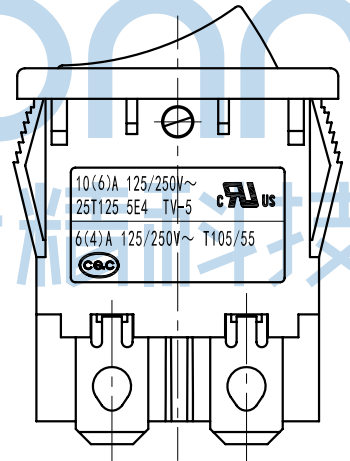

REV.	ECN NO.	CONTENT	DATE	ENGINEER
A0		Initial release	/	TSP

Black

Technical requirements:

- Rating :
 - CQC : 6 (4)A 125/250V~
 - VDE, ENEC : 6 (4)A 250V~
 - UL , cUL : 10(6) A 125/250V~
 - TV-5
- Operating force: 800±400gf
- Contact resistance: ≤50mΩ
- Electrical life: ≥10000 cycles
- Withstand Voltage :Between all terminals: 1500VAC (50-60Hz)1min
Terminals to Button: 3000V AC (50-60Hz)1min
Leakage Current : 20mA
- Insulation Resistance : ≥100MΩ 500V DC
- Environmental temperature: : -25~+125°C
- Materials
 - ①Housing&Cap: PA (Black) UL 94V-0
 - ②Terminal:Copper alloy Ag plated
 - ③Contactor:AgCd012/Cu

Black

PANEL THICKNESS	DIM.X	DIM.Y
0.75~1.25	19.0~19.2	13.0
1.25~2.0	19.3~19.5	13.0
2.0~3.0	19.6~19.8	13.0

THIS DOCUMENT IS THE SOLE PROPERTY OF BBJconn Technology Co.,Ltd. Corporation AND SHOULD NOT BE USED IN WHOLE OR IN PART WITHOUT PRIOR WRITTEN PERMISSION.		深圳市步步精科技有限公司 NAME: 船型开关 HS6-F5-6-04Q100-BB03 四脚直插	
PDWG.NO: 0004-1	DR. TSP	APPD. JM_Zheng CHKD. LYX	PJ. NO.: RS.17.11-22-2002 SIZE: A4 DRW NO.: FINISH: SEE NOTES MAT'L.: SEE NOTES SCALE: N/A REV.: A0 UNIT: mm PAGE: 1/2

REV.	ECN NO	CONTENT	DATE	ENGINEER
A0		Initial release	/	TSP

PE袋规格: 260*185

成品标签

1. 包装要求:

- 1.1 每个PE袋包装300pcs;
- 1.2 每1袋放一小纸盒;
- 1.3 每20个小纸盒放一个纸箱, 共计6000pcs;
- 1.4 纸箱外贴上标签

THIS DOCUMENT IS THE SOLE PROPERTY OF BBJconn Technology Co.,Ltd.		深圳市步步精科技有限公司	
Corporation AND SHOULD NOT BE USED IN WHOLE OR IN PART WITHOUT PRIOR WRITTEN PERMISSION.		NAME: 船型开关 HS6-F5-6-04Q100-BB03 四脚直插	
APPD. JM_Zheng	尺寸公差: .X: ±0.38 .XX: ±0.25 .XXX: ±0.13	NAME: 船型开关 HS6-F5-6-04Q100-BB03 四脚直插	
CHKD. LYX	尺寸公差: .X: ±0.38 .XX: ±0.25 .XXX: ±0.13	PJ. NO.: RS.17.11-22-2002	
DR. TSP	尺寸公差: .X: ±0.38 .XX: ±0.25 .XXX: ±0.13	SIZE: A4	DRW NO.:
PDWG.NO: 0004-1	尺寸公差: .X: ±0.38 .XX: ±0.25 .XXX: ±0.13	FINISH: SEE NOTES	MAT'L.: SEE NOTES
	尺寸公差: .X: ±0.38 .XX: ±0.25 .XXX: ±0.13	SCALE: N/A	REV.: A0 UNIT: mm PAGE: 2/2