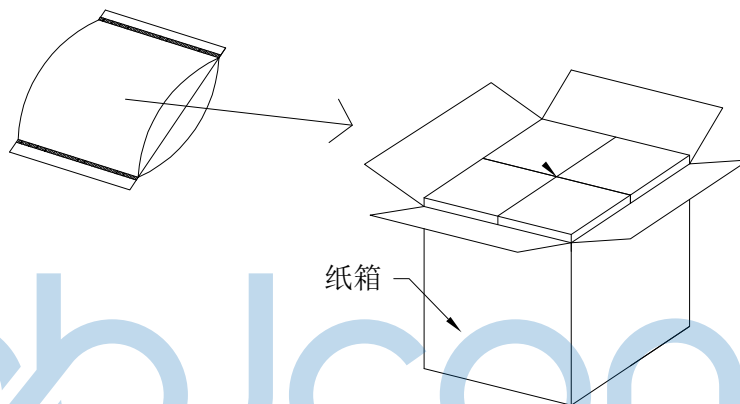

Black

PANEL THICKNESS	DIM.X	DIM.Y
0.75~1.25	19.0~19.2	13.0
1.25~2.0	19.3~19.5	13.0
2.0~3.0	19.6~19.8	13.0

THIS DOCUMENT IS THE SOLE PROPERTY OF BBJconn Technology Co.,Ltd. Corporation AND SHOULD NOT BE USED IN WHOLE OR IN PART WITHOUT PRIOR WRITTEN PERMISSION.		深圳市步步精科技有限公司 NAME: 船型开关 HS6-F5-6-04Q100-BB03 四脚直插	
PDWG.NO: 0004-1	DR. TSP	APPD. JM_Zheng CHKD. LYX	PJ. NO.: RS.17.11-22-2002 SIZE: A4 DRW NO.: FINISH: SEE NOTES MAT'L.: SEE NOTES SCALE: N/A REV.: A0 UNIT: mm PAGE: 1/2

REV.	ECN NO	CONTENT	DATE	ENGINEER
A0		Initial release	/	TSP

PE袋规格: 260*185

成品标签

1. 包装要求:

- 1.1 每个PE袋包装300pcs;
- 1.2 每1袋放一小纸盒;
- 1.3 每20个小纸盒放一个纸箱, 共计6000pcs;
- 1.4 纸箱外贴上标签

THIS DOCUMENT IS THE SOLE PROPERTY OF BBJconn Technology Co.,Ltd.		深圳市步步精科技有限公司	
Corporation AND SHOULD NOT BE USED IN WHOLE OR IN PART WITHOUT PRIOR WRITTEN PERMISSION.		NAME: 船型开关 HS6-F5-6-04Q100-BB03 四脚直插	
APPD. JM_Zheng	尺寸公差: .X: ±0.38 .XX: ±0.25 .XXX: ±0.13	NAME: 船型开关 HS6-F5-6-04Q100-BB03 四脚直插	
CHKD. LYX	尺寸公差: .X: ±0.38 .XX: ±0.25 .XXX: ±0.13	PJ. NO.: RS.17.11-22-2002	
DR. TSP	尺寸公差: .X: ±0.38 .XX: ±0.25 .XXX: ±0.13	SIZE: A4	DRW NO.:
PDWG.NO: 0004-1	尺寸公差: .X: ±0.38 .XX: ±0.25 .XXX: ±0.13	FINISH: SEE NOTES	MAT'L.: SEE NOTES
	尺寸公差: .X: ±0.38 .XX: ±0.25 .XXX: ±0.13	SCALE: N/A	REV.: A0 UNIT: mm PAGE: 2/2