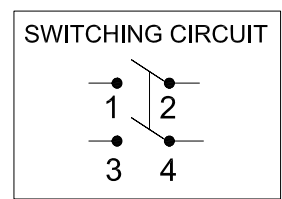

REV.	ECN NO.	CONTENT	DATE	ENGINEER
A0		Initial release	/	TSP

Black

Technical requirements:

- Rating :
 - CQC : 6 (4)A 125/250V~
 - VDE, ENEC : 6 (4)A 250V~
 - UL , cUL : 10(6) A 125/250V~
 - TV-5
- Operating force: 800±400gf
- Contact resistance: ≤50mΩ
- Electrical life: ≥10000 cycles
- Withstand Voltage :Between all terminals: 1500VAC (50-60Hz)1min
Terminals to Button: 3000V AC (50-60Hz)1min
Leakage Current : 20mA
- Insulation Resistance : ≥100MΩ 500V DC
- Environmental temperature: : -25~+125°C
- Materials
 - ①Housing&Cap: PA (Black) UL 94V-0
 - ②Terminal:Copper alloy Ag plated
 - ③Contactor:AgCd012/Cu

Black

PANEL THICKNESS	DIM.X	DIM.Y
0.75~1.25	19.0~19.2	13.0
1.25~2.0	19.3~19.5	13.0
2.0~3.0	19.6~19.8	13.0

THIS DOCUMENT IS THE SOLE PROPERTY OF BBJconn Technology Co.,Ltd. Corporation AND SHOULD NOT BE USED IN WHOLE OR IN PART WITHOUT PRIOR WRITTEN PERMISSION.		深圳市步步精科技有限公司 NAME: 船型开关 HS6-F5-6-04Q100-BB03 四脚直插	
PDWG.NO: 0004-1	DR. TSP	APPD. JM_Zheng CHKD. LYX	PJ. NO.: RS.17.11-22-2002 SIZE: A4 DRW NO.: FINISH: SEE NOTES MAT'L.: SEE NOTES SCALE: N/A REV.: A0 UNIT: mm PAGE: 1/2

REV.	ECN NO	CONTENT	DATE	ENGINEER
A0		Initial release	/	TSP

PE袋规格: 260*185

成品标签

1. 包装要求:

- 1.1 每个PE袋包装300pcs;
- 1.2 每1袋放一小纸盒;
- 1.3 每20个小纸盒放一个纸箱, 共计6000pcs;
- 1.4 纸箱外贴上标签

THIS DOCUMENT IS THE SOLE PROPERTY OF BBJconn Technology Co.,Ltd.		深圳市步步精科技有限公司	
Corporation AND SHOULD NOT BE USED IN WHOLE OR IN PART WITHOUT PRIOR WRITTEN PERMISSION.		NAME: 船型开关 HS6-F5-6-04Q100-BB03 四脚直插	
APPD. JM_Zheng	尺寸公差: .X: ±0.38 .XX: ±0.25 .XXX: ±0.13	NAME: 船型开关 HS6-F5-6-04Q100-BB03 四脚直插	
CHKD. LYX	尺寸公差: .X: ±0.38 .XX: ±0.25 .XXX: ±0.13	PJ. NO.: RS.17.11-22-2002	
DR. TSP	尺寸公差: .X: ±0.38 .XX: ±0.25 .XXX: ±0.13	SIZE: A4	DRW NO.:
PDWG.NO: 0004-1	尺寸公差: .X: ±0.38 .XX: ±0.25 .XXX: ±0.13	FINISH: SEE NOTES	MAT'L.: SEE NOTES
	尺寸公差: .X: ±0.38 .XX: ±0.25 .XXX: ±0.13	SCALE: N/A	REV.: A0 UNIT: mm PAGE: 2/2